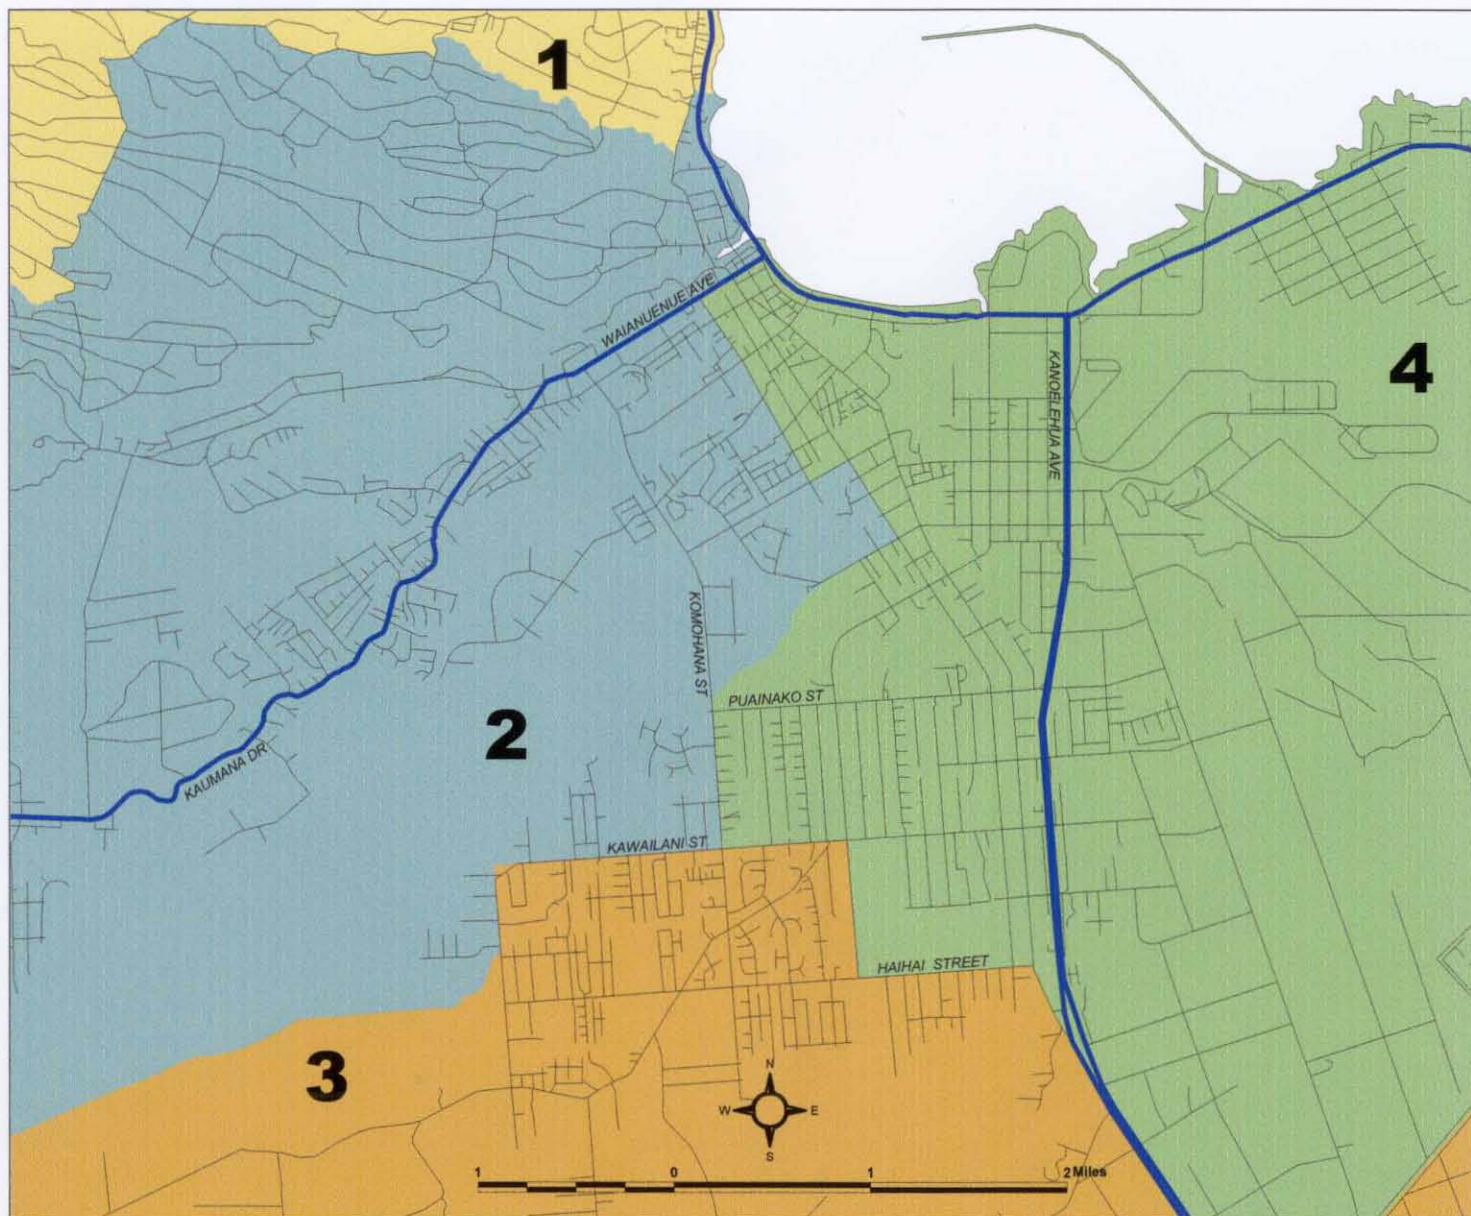

# County of Hawaii Final Council District Plan

December 2001

## Hilo Region

Map prepared by the Office of the Hawaii County Clerk – Elections Division and the State Office of Elections, using data obtained from the Hawaii Statewide Geographic Information System.

Source: U.S. Census Bureau Topologically Integrated Geographic Encoding and Referencing System (TIGER). Accuracy of the map is limited to the accuracy of the data.