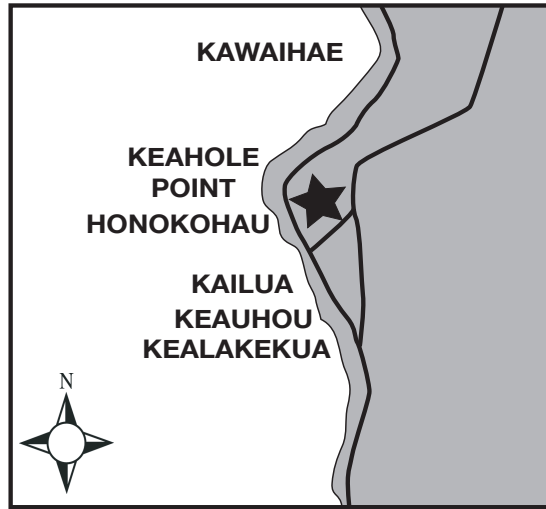

LA'I 'ŌPUA CONNECTOR ROAD PROJECT

Legend for the project map:

- FUTURE ROAD
- [Bicycle icon] — BIKE LANE

QUEEN KA'AHUMANU HWY.