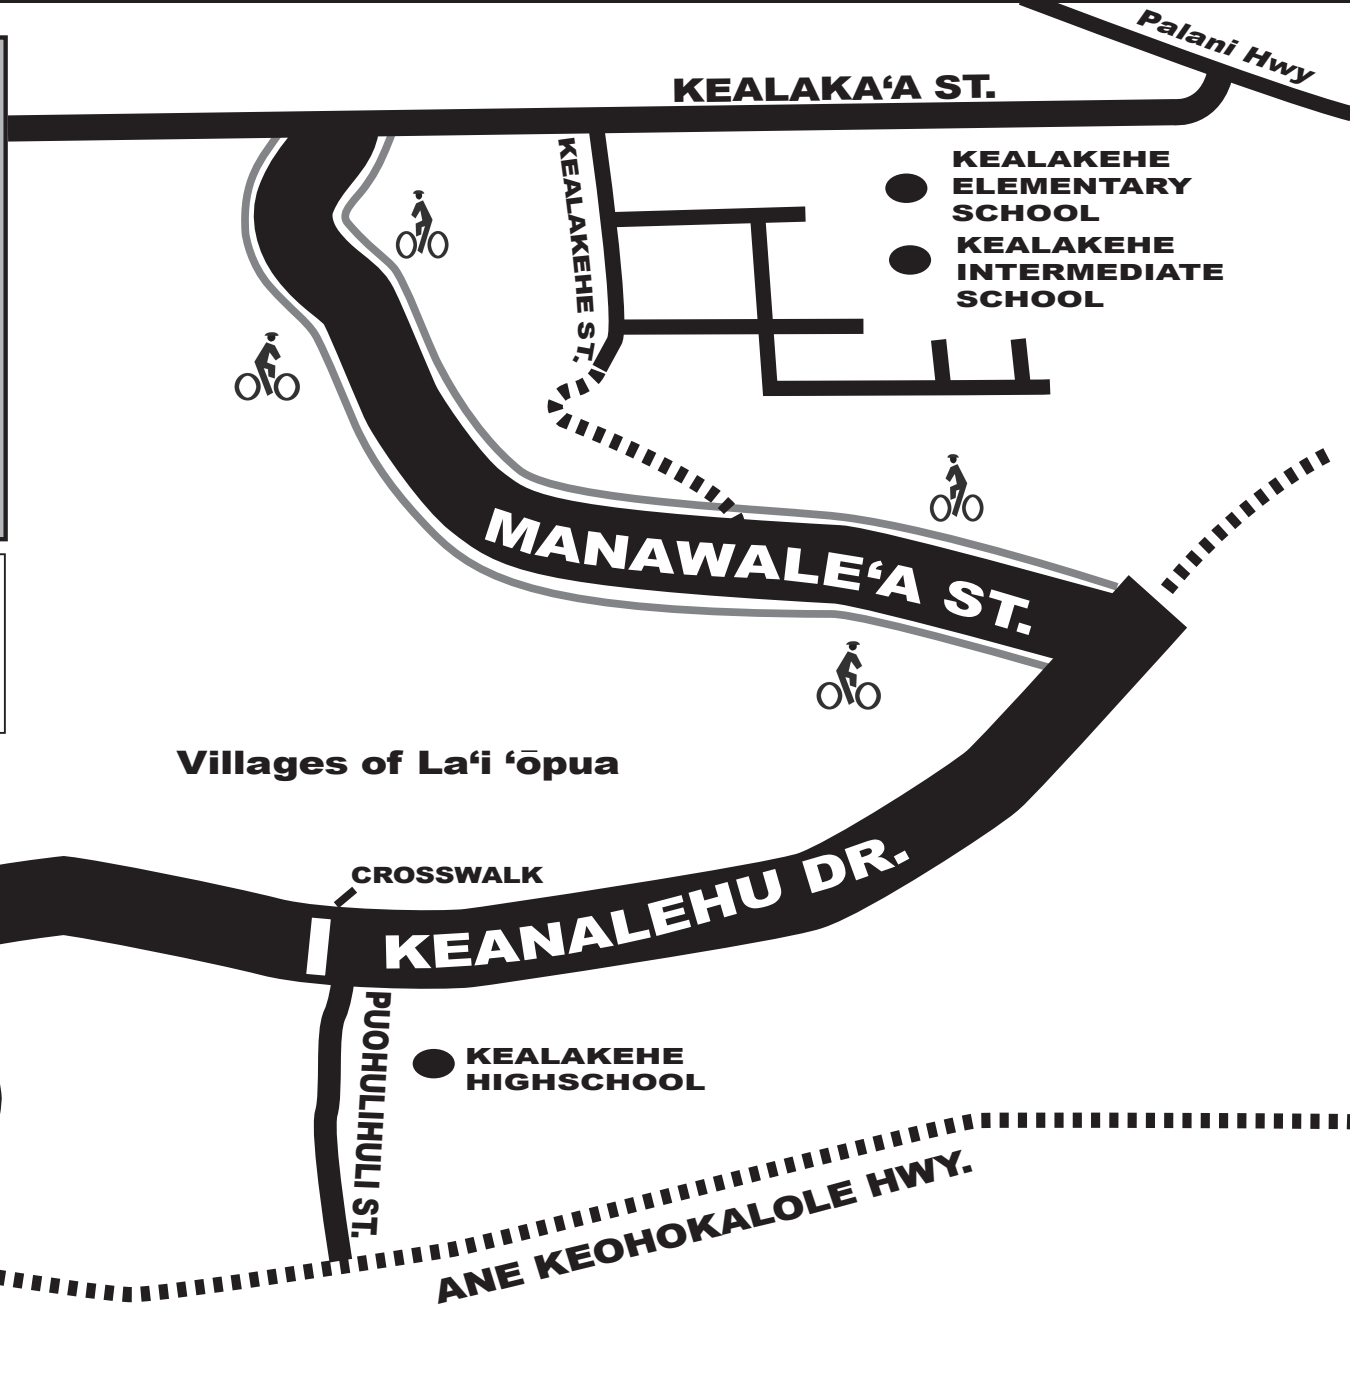

LA'I 'ŌPUA CONNECTOR ROAD PROJECT

Legend for the project map:

- FUTURE ROAD
- [Bicycle icon] — BIKE LANE

QUEEN KA'AHUMANU HWY.