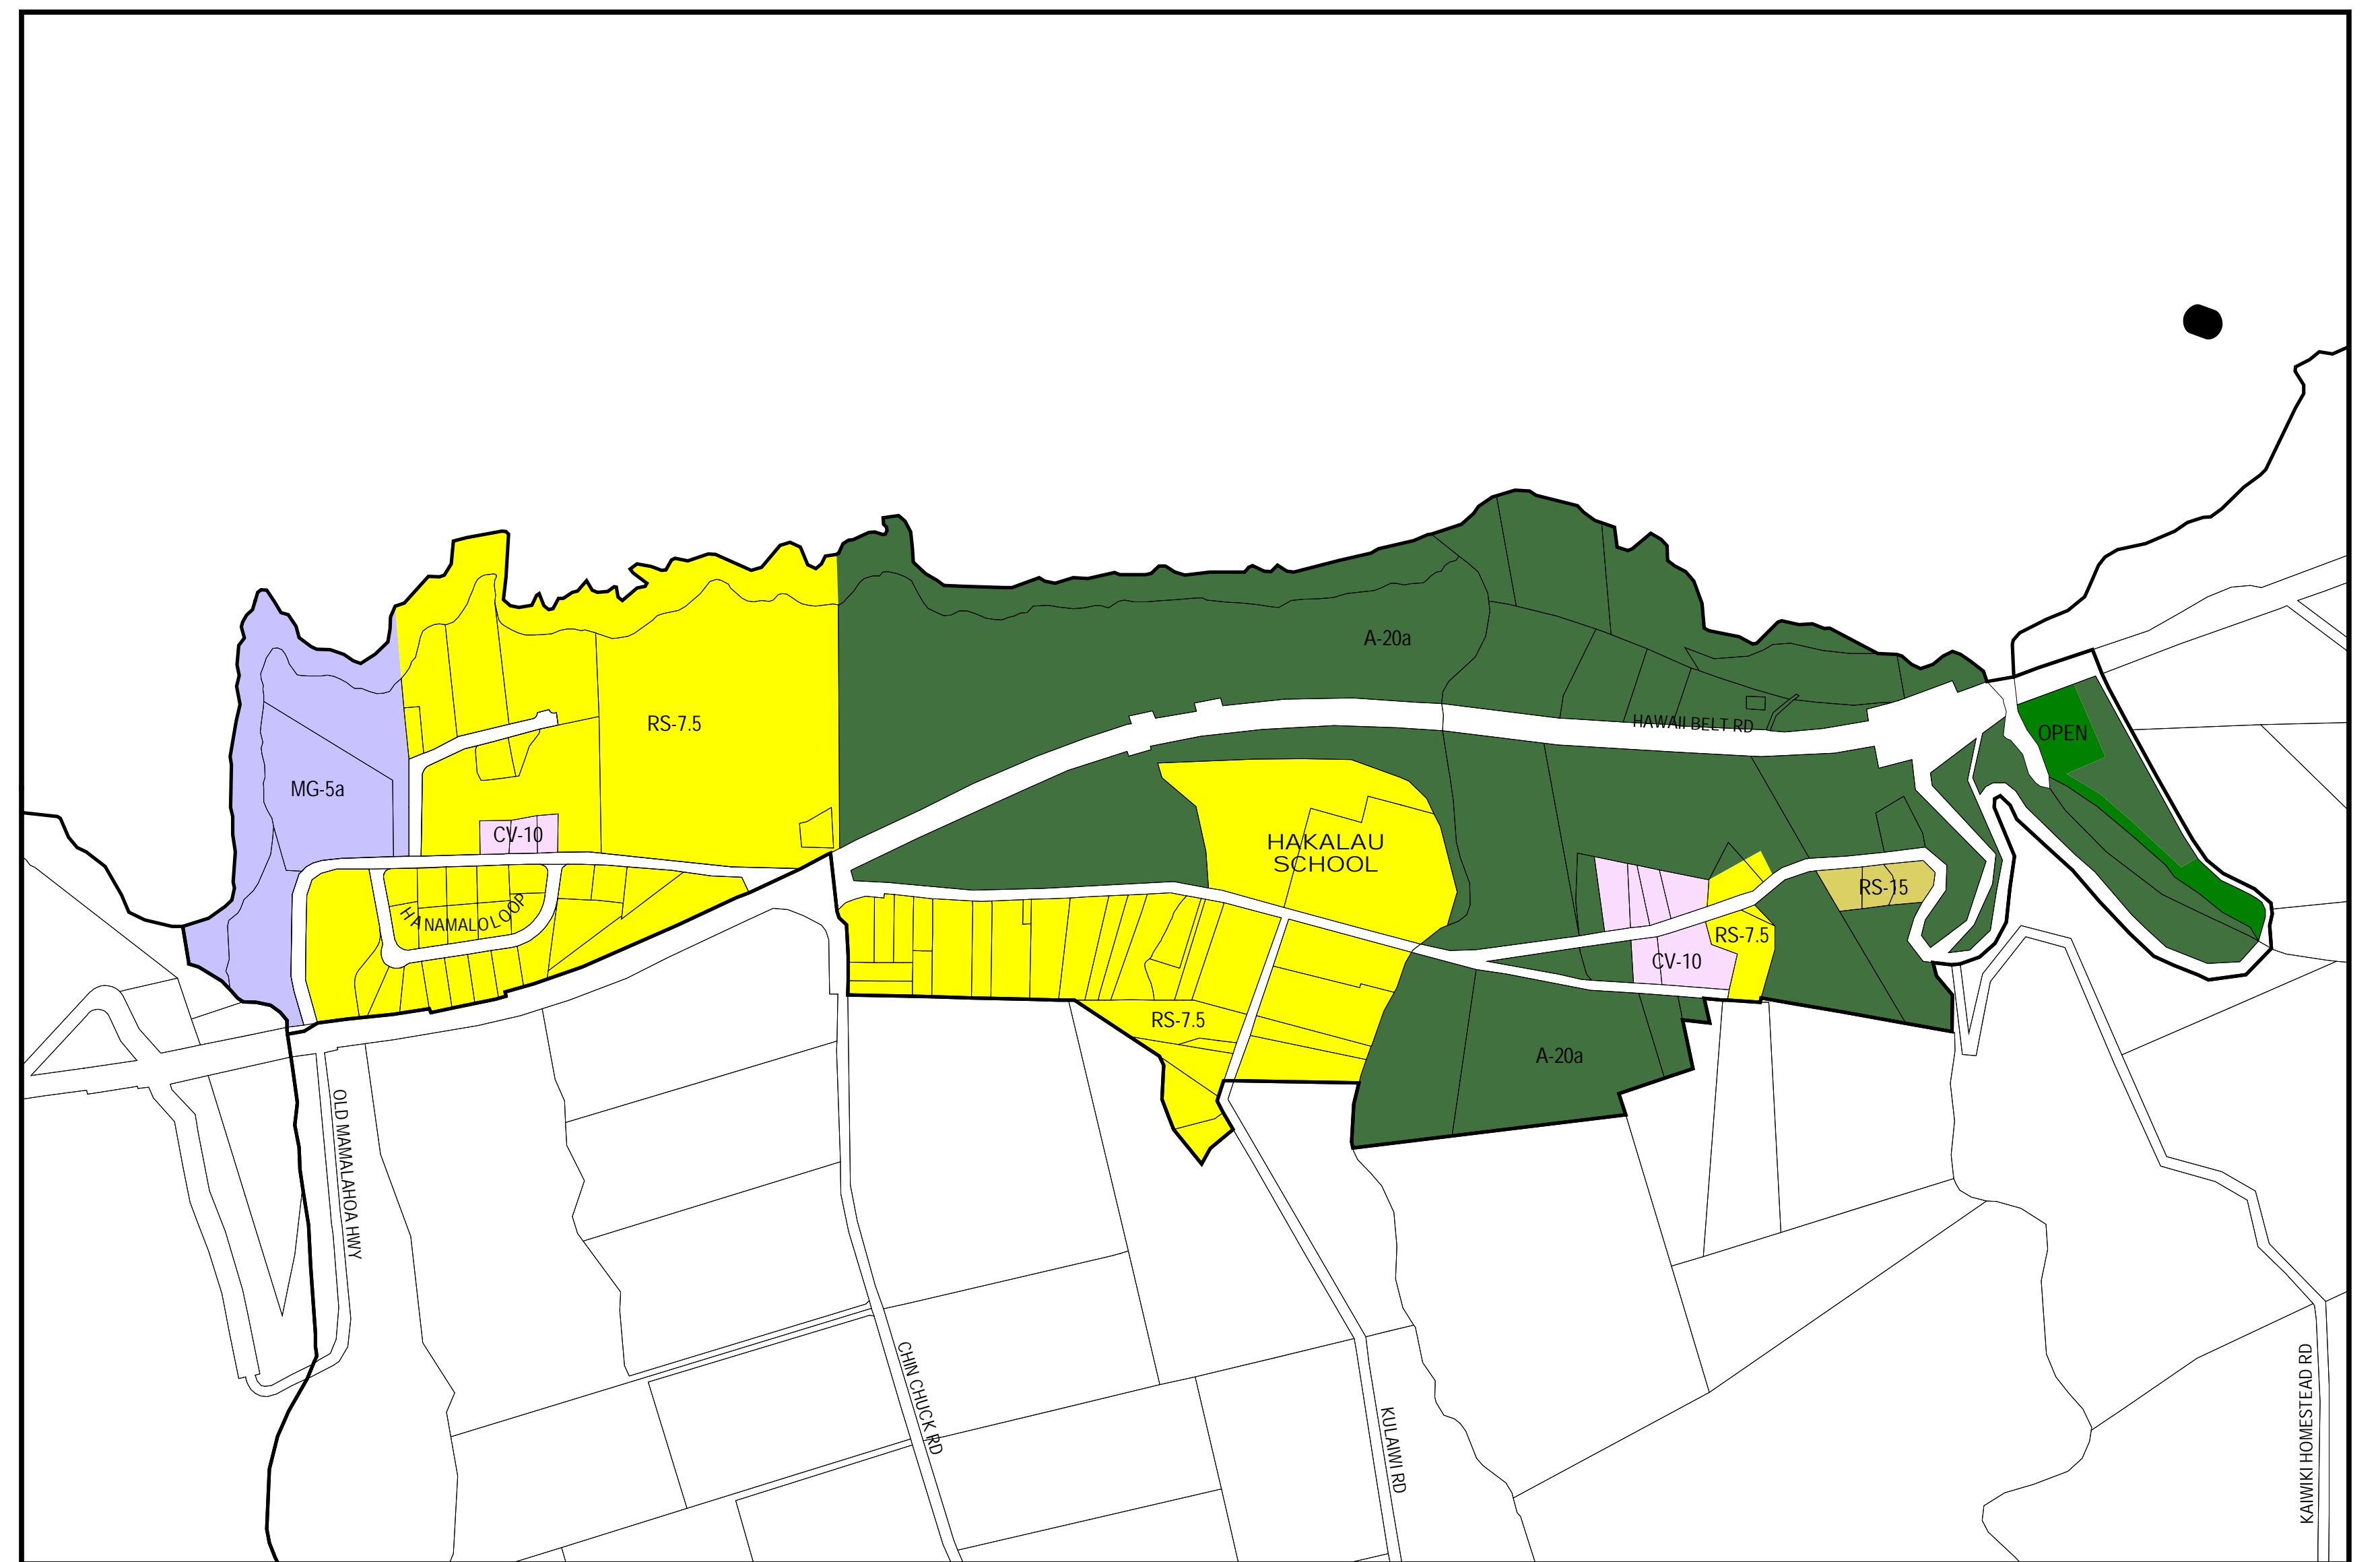

HONOMU ZONE MAP

HAKALAU ZONE MAP

**HAKALAU-HONOMU ZONE MAP
SECTION 25-8-36
(FORMALLY SECTION 7.32)**

**PORTION OF ORDINANCE NO. 190
AMENDING THE COMPREHENSIVE ZONING ORDINANCE NO. 63, REVISED
ORDINANCES OF THE COUNTY OF HAWAII, 1967, BY ADOPTING THIS
HAKALAU-HONOMU ZONE MAP, SOUTH HILO, HAWAII.**

**DATE OF PUBLIC HEARING: 7-26-68
DATE ADOPTED BY PLANNING COMMISSION: 12-20-68
DATE ADOPTED BY BOARD OF SUPERVISORS: 1-2-69**

**PREPARED BY:
PLANNING COMMISSION
COUNTY OF HAWAII**

TAX MAP KEY: ZONE 2

**Hakalau-Honomu zone map, marked thereupon as section 7.32.
(1996, Ord. No. 96-160, sec. 2; ratified April 6, 1999.)**

REVISED DATE	ORDINANCE NUMBER
2-10-81	671*
12-7-96	96-160

*CONDITIONAL ZONING

REVISION DATE: 10/29/08

HAKALAU-HONOMU ZONE MAP